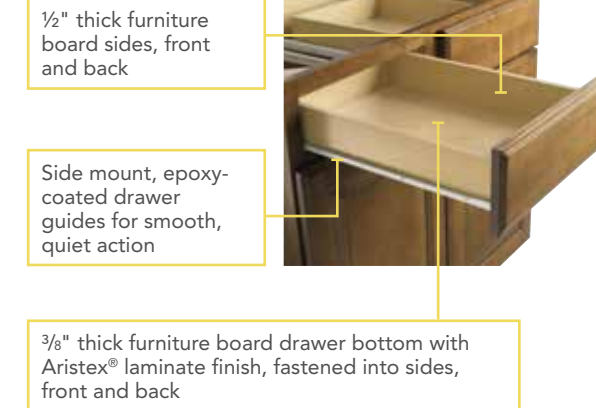

CHOOSE FROM 3 OPTIONS: STANDARD | SELECT | PLYWOOD

WALL CABINETS

STANDARD

PLYWOOD

DRAWER FEATURES

STANDARD

SELECT & PLYWOOD

* 3/4" prior to final processing. Actual final dimension may vary.

UPGRADE: FULL EXTENSION WITH SMART STOP™

BASE CABINETS

STANDARD & SELECT

PLYWOOD

ARISTOKRAFT CORE

TIMELESS STYLE SOLUTIONS AT AN ESSENTIAL VALUE

- » Choose from three construction platforms:
 - Standard
 - Select (Bases only)
 - Plywood*
- » Butt door option