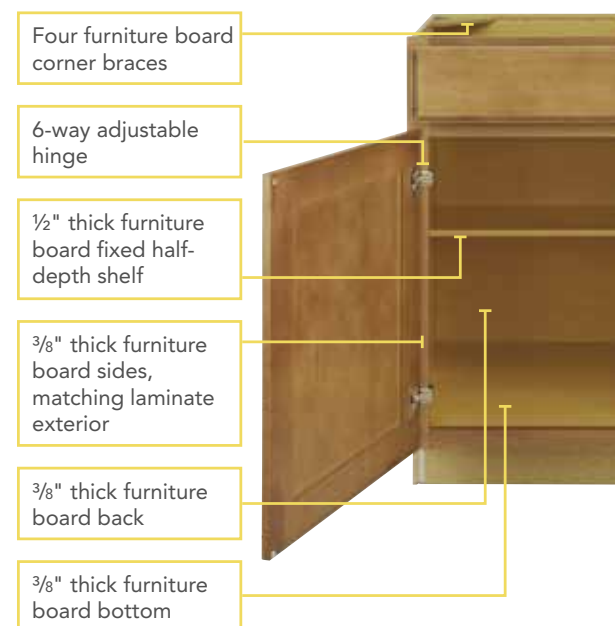

CHOOSE FROM 3 OPTIONS: STANDARD | SELECT | PLYWOOD

WALL CABINETS

STANDARD

PLYWOOD

DRAWER FEATURES

STANDARD

SELECT & PLYWOOD

* 3/4" prior to final processing. Actual final dimension may vary.

UPGRADE: FULL EXTENSION WITH SMART STOP™

BASE CABINETS

STANDARD & SELECT

PLYWOOD

ARISTOKRAFT CORE

TIMELESS STYLE SOLUTIONS AT AN ESSENTIAL VALUE

- » Choose from three construction platforms:
  - Standard
  - Select (Bases only)
  - Plywood*
- » Butt door option

CORE DOORS: Augusta, Avalon, Oakland, Pioneer, Sinclair, Westbury, VanWyke

ARISTOKRAFT PLUS

FASHIONABLE SOLUTIONS OFFERING DESIGN FLEXIBILITY

- » Choose from three construction platforms:
  - Standard
  - Select (Bases only)
  - Plywood*
- » Wider style selection
- » Butt door option
- » Paint and PureStyle™ options

PLUS DOORS: Ayden, Benton, Briarcliff II, Dryden, Durham, Eastland, Ellsworth, Grayson, Harrison, Landen, Nantucket, Overton, Radford, Saybrooke, Teagan, Wentworth, Winstead

* Depending upon application, plywood components may contain MDF or particleboard.