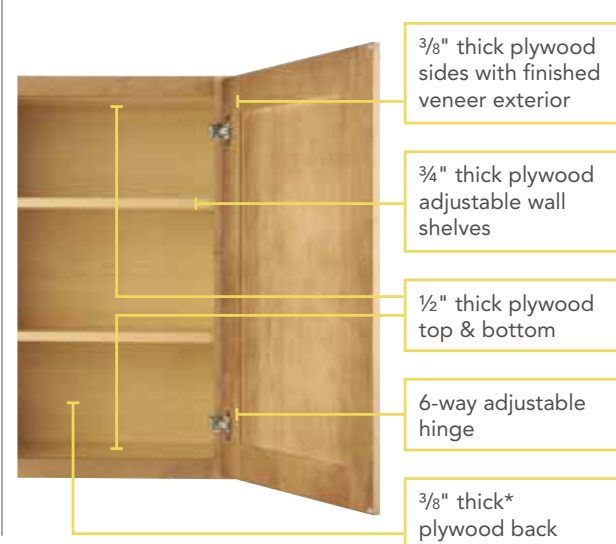

CHOOSE FROM 3 OPTIONS: STANDARD | SELECT | PLYWOOD

WALL CABINETS

STANDARD

PLYWOOD

DRAWER FEATURES

STANDARD

SELECT & PLYWOOD

* 3/4" prior to final processing. Actual final dimension may vary.