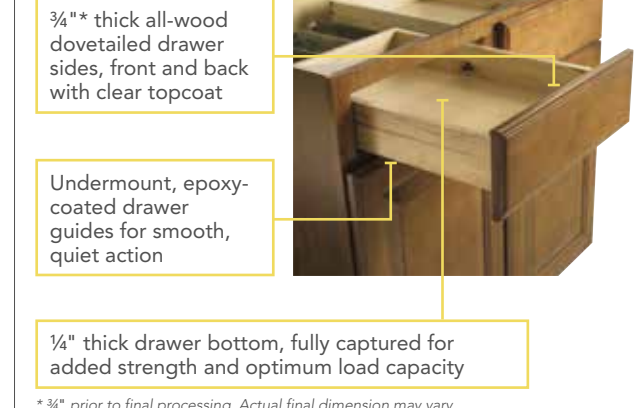

CHOOSE FROM 3 OPTIONS: STANDARD | SELECT | PLYWOOD

WALL CABINETS

STANDARD

PLYWOOD

DRAWER FEATURES

STANDARD

SELECT & PLYWOOD

* 3/4" prior to final processing. Actual final dimension may vary.