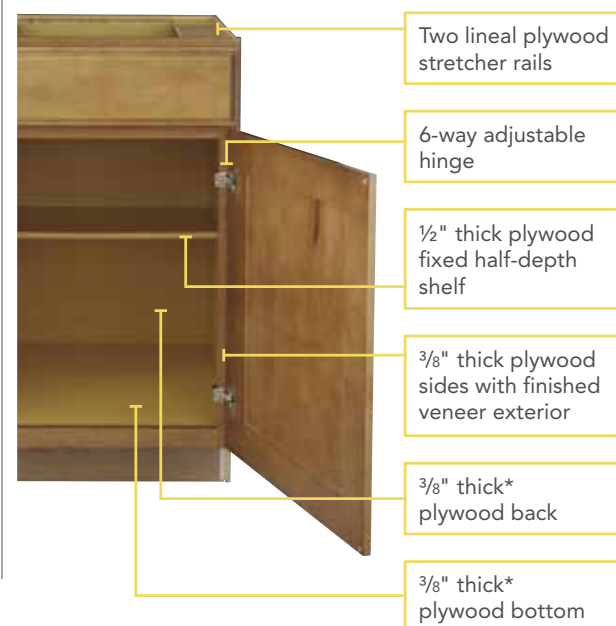

CHOOSE FROM 3 OPTIONS: STANDARD | SELECT | PLYWOOD

WALL CABINETS

STANDARD

PLYWOOD

DRAWER FEATURES

STANDARD

SELECT & PLYWOOD

* 3/4" prior to final processing. Actual final dimension may vary.

UPGRADE: FULL EXTENSION WITH SMART STOP™

BASE CABINETS

STANDARD & SELECT

PLYWOOD

ARISTOKRAFT CORE

TIMELESS STYLE SOLUTIONS AT AN ESSENTIAL VALUE

- » Choose from three construction platforms:
 - Standard
 - Select (Bases only)
 - Plywood*
- » Butt door option